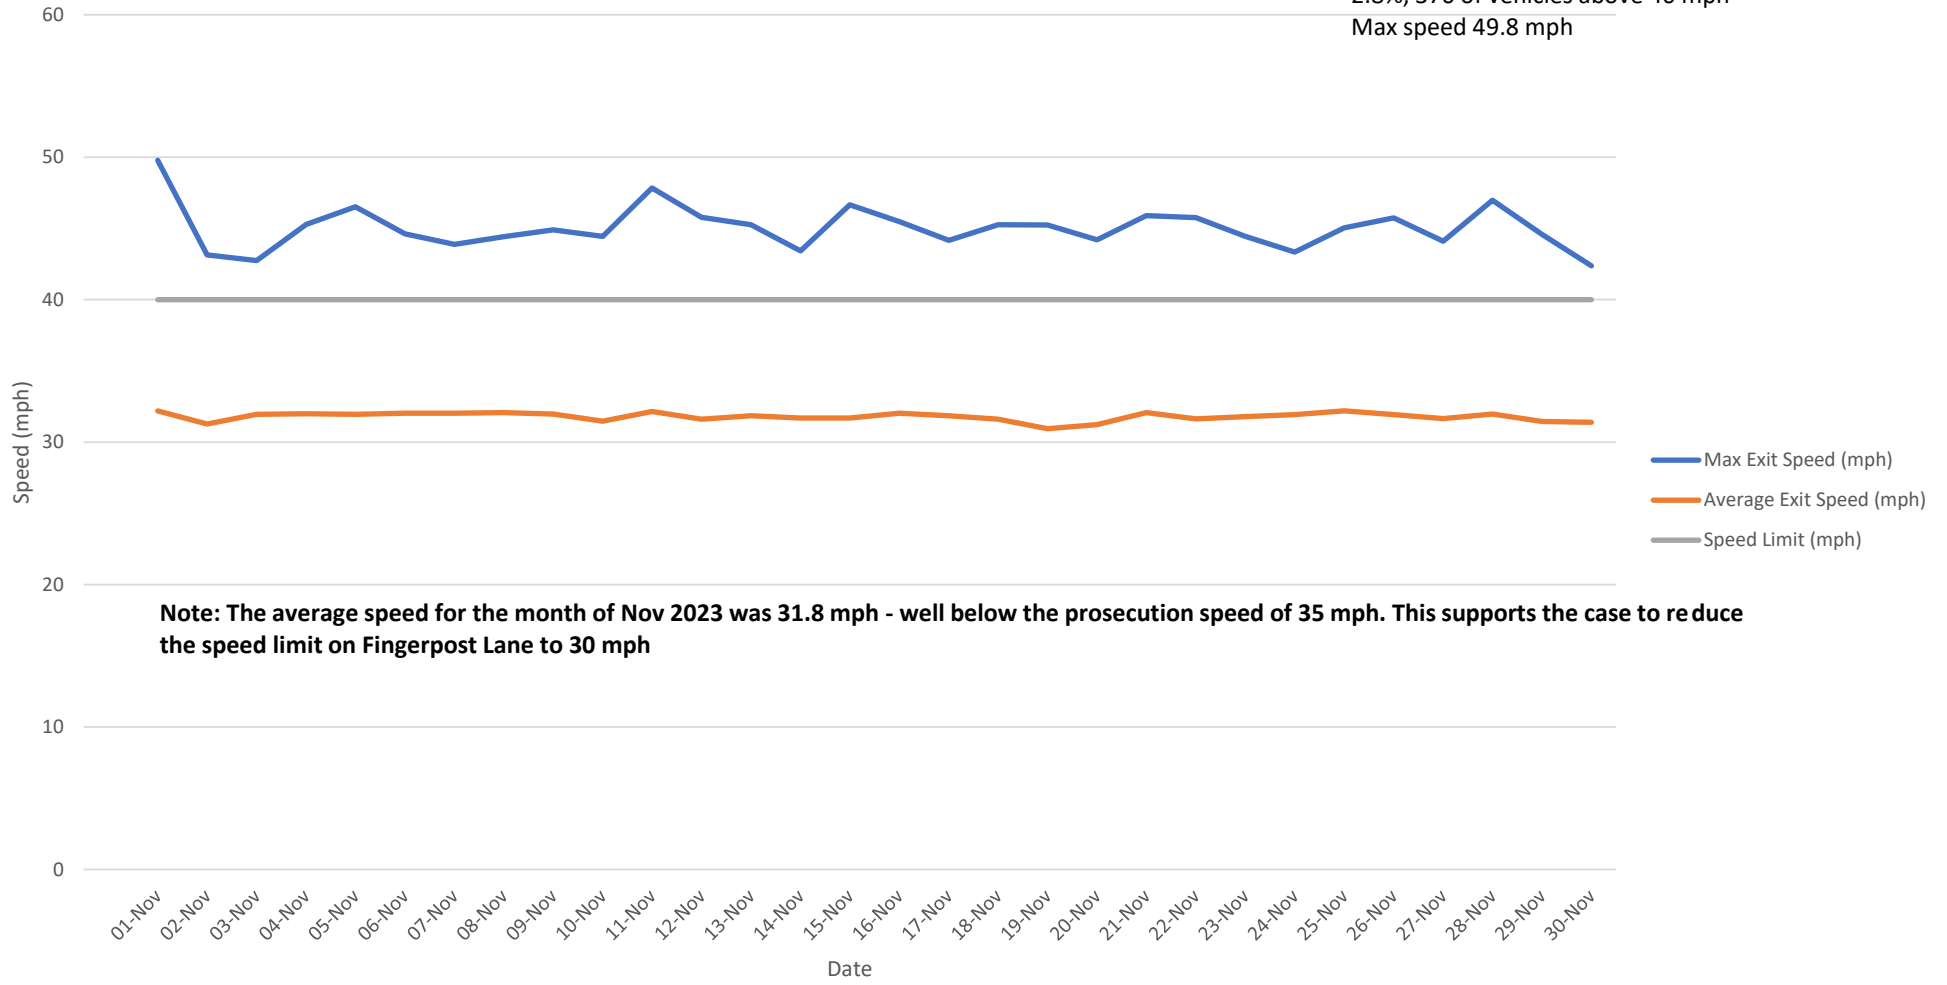

### Fingerpost Lane - Nov 2023

**Device exit speed used - within 40 mph zone**  
2.8%, 370 of vehicles above 40 mph  
Max speed 49.8 mph

**Note: The average speed for the month of Nov 2023 was 31.8 mph - well below the prosecution speed of 35 mph. This supports the case to reduce the speed limit on Fingerpost Lane to 30 mph**