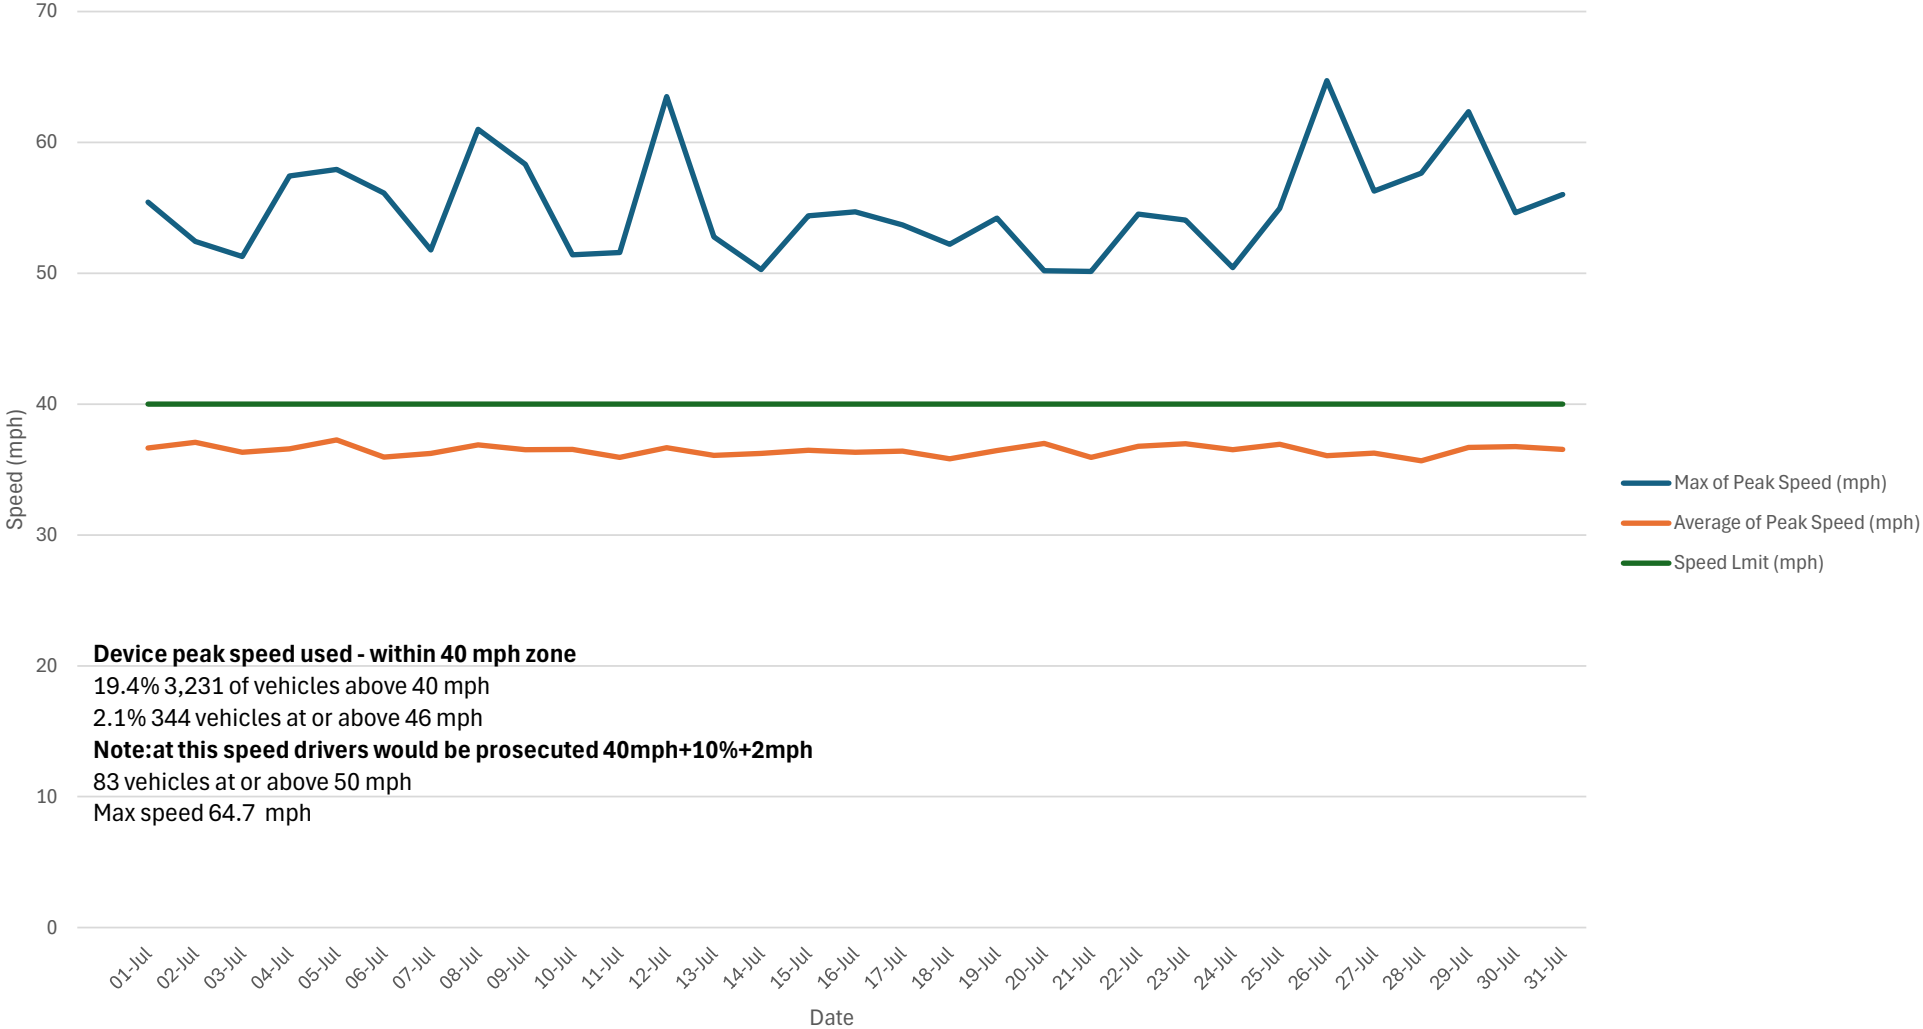

Fingerpost Lane - Jul 2024

Device peak speed used - within 40 mph zone

19.4% 3,231 of vehicles above 40 mph

2.1% 344 vehicles at or above 46 mph

Note: at this speed drivers would be prosecuted 40mph+10%+2mph

83 vehicles at or above 50 mph

Max speed 64.7 mph