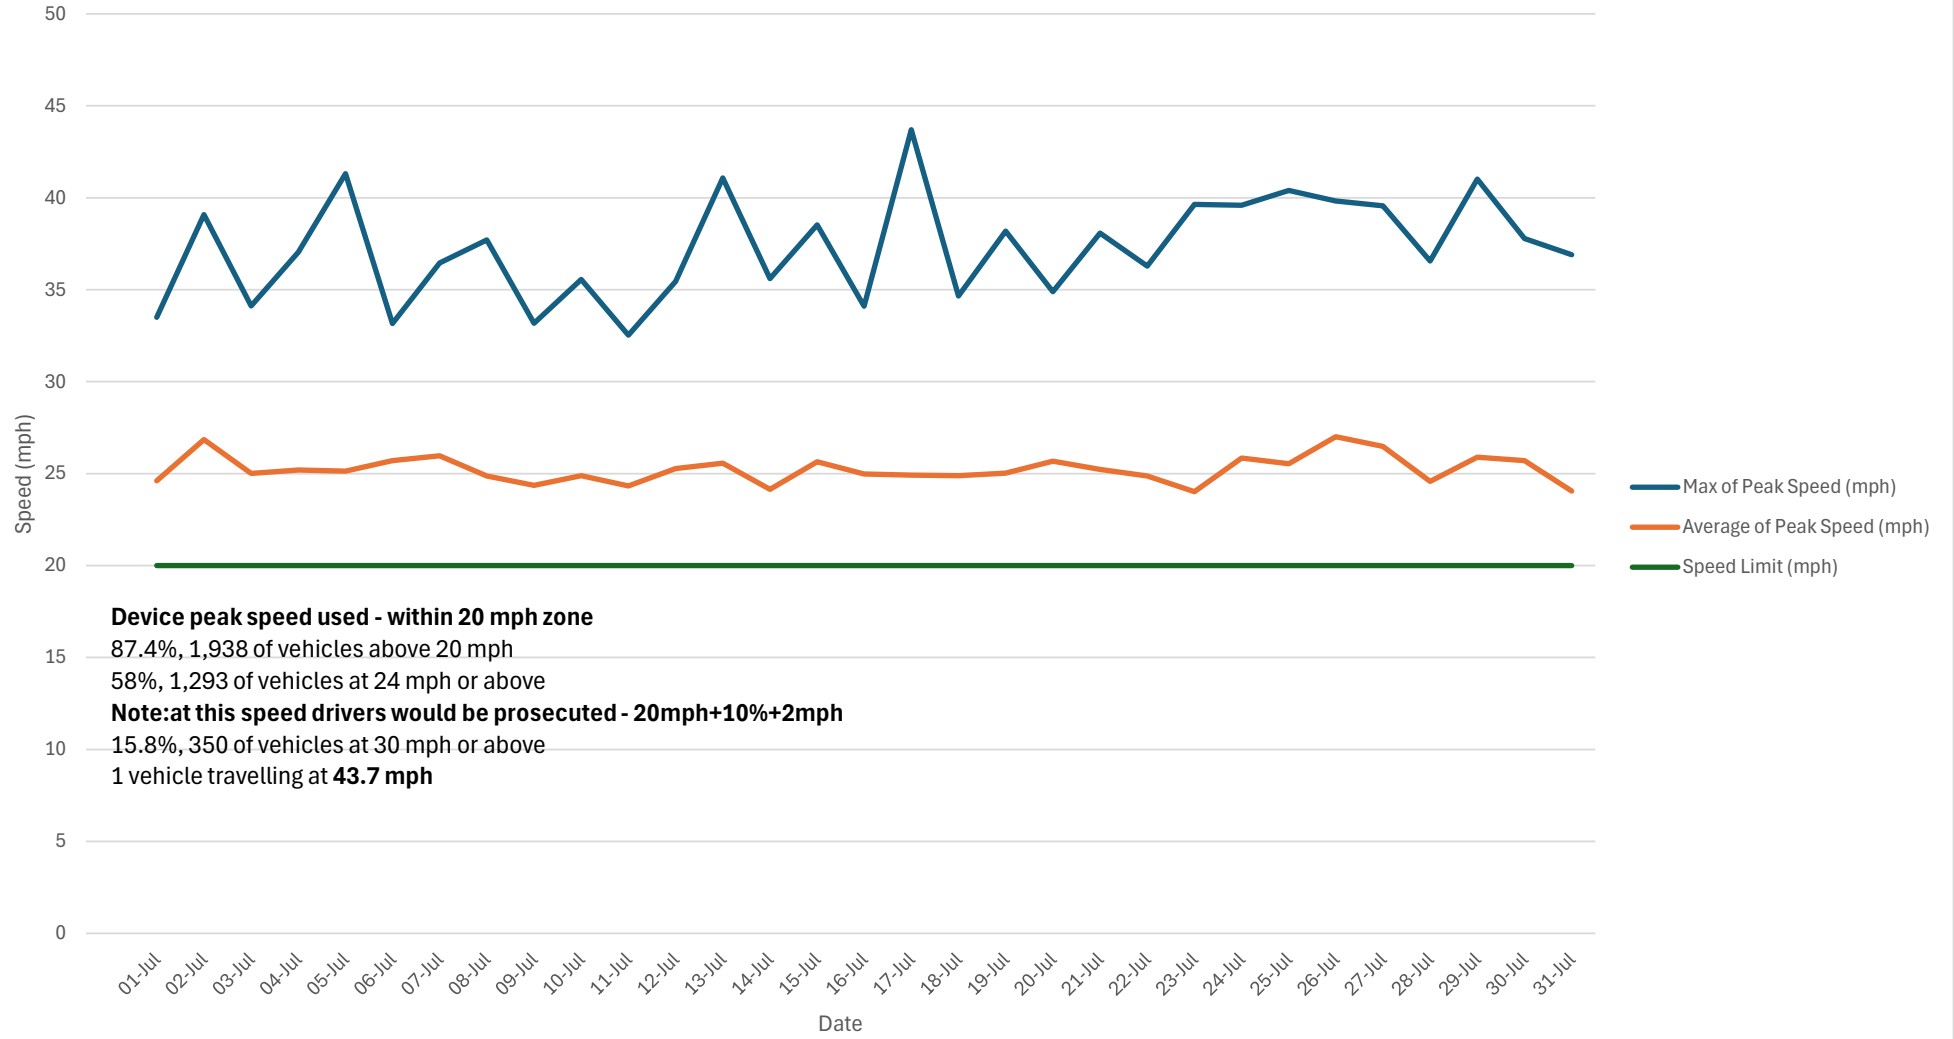

School Bank - Jul 2024

Device peak speed used - within 20 mph zone
 87.4%, 1,938 of vehicles above 20 mph
 58%, 1,293 of vehicles at 24 mph or above
Note:at this speed drivers would be prosecuted - 20mph+10%+2mph
 15.8%, 350 of vehicles at 30 mph or above
 1 vehicle travelling at **43.7 mph**