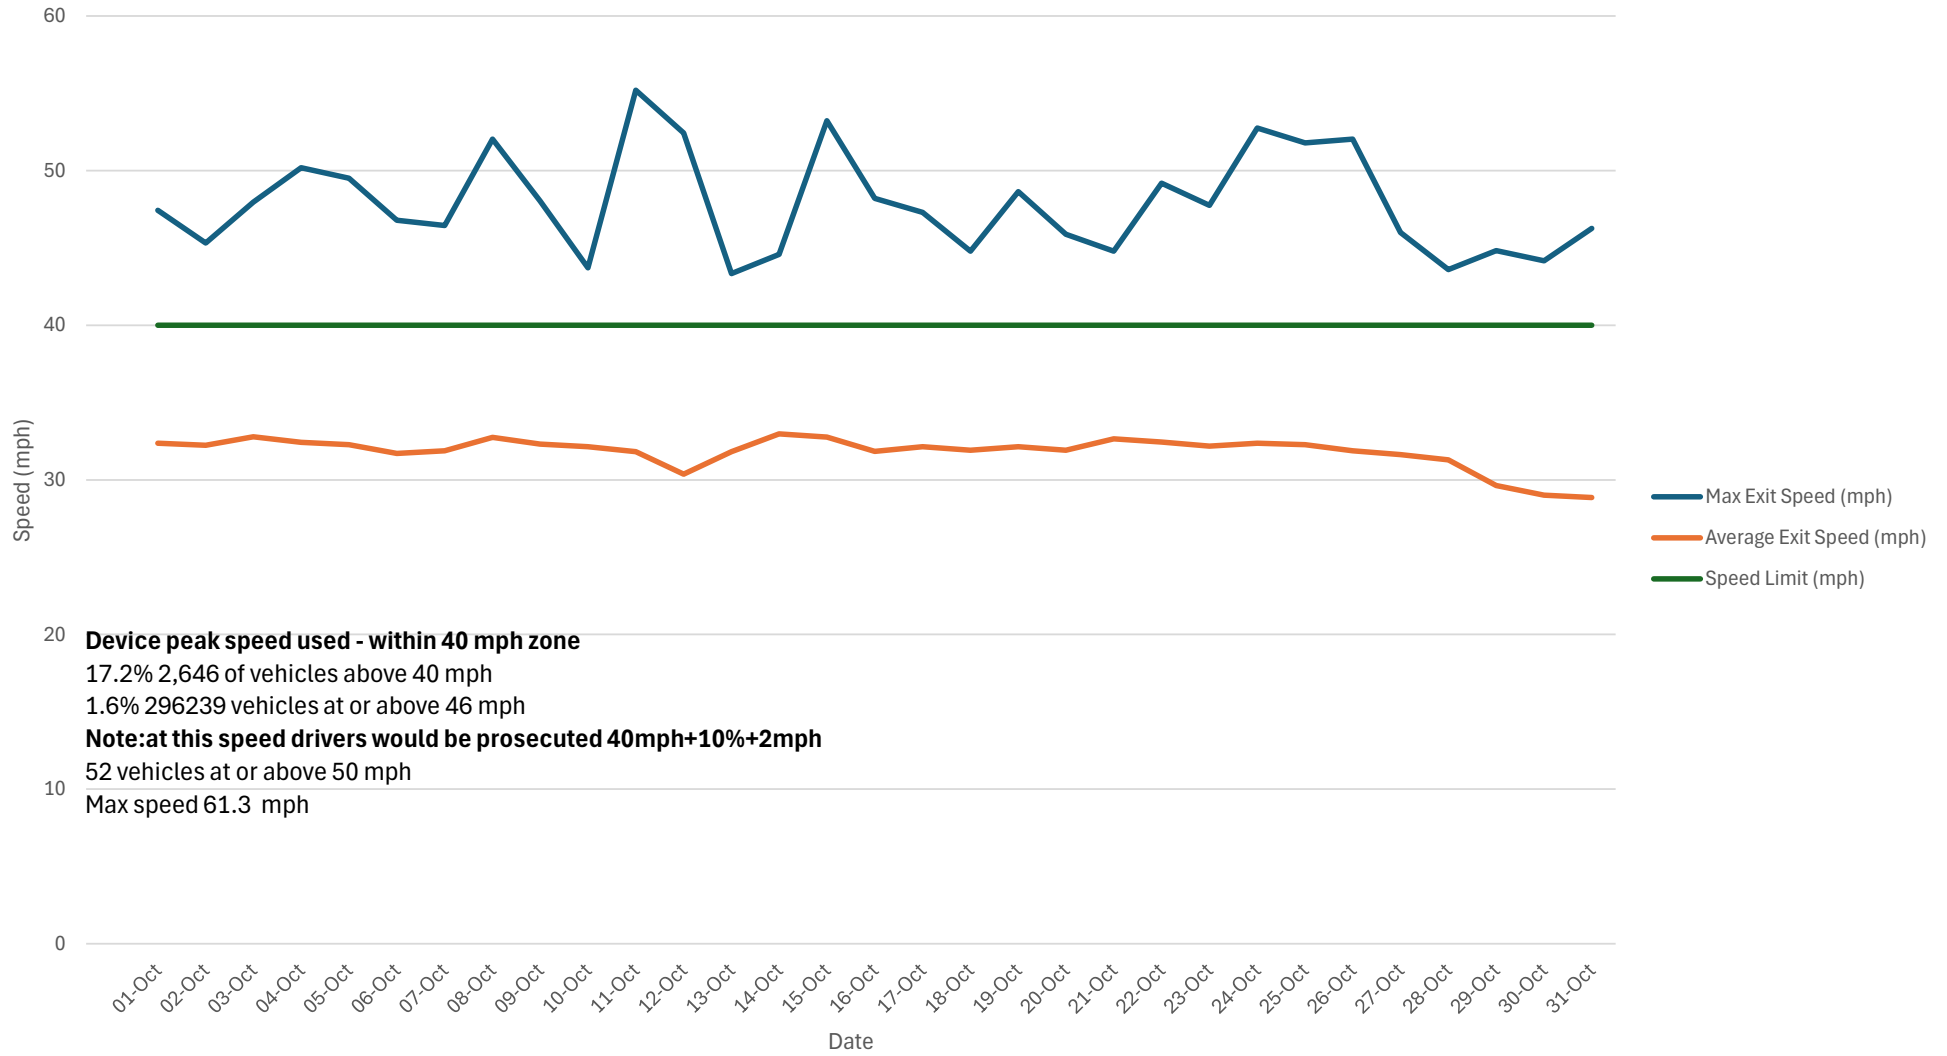

### Fingerpost Lane - Oct 2024

**Device peak speed used - within 40 mph zone**

17.2% 2,646 of vehicles above 40 mph

1.6% 296239 vehicles at or above 46 mph

**Note:at this speed drivers would be prosecuted 40mph+10%+2mph**

52 vehicles at or above 50 mph

Max speed 61.3 mph