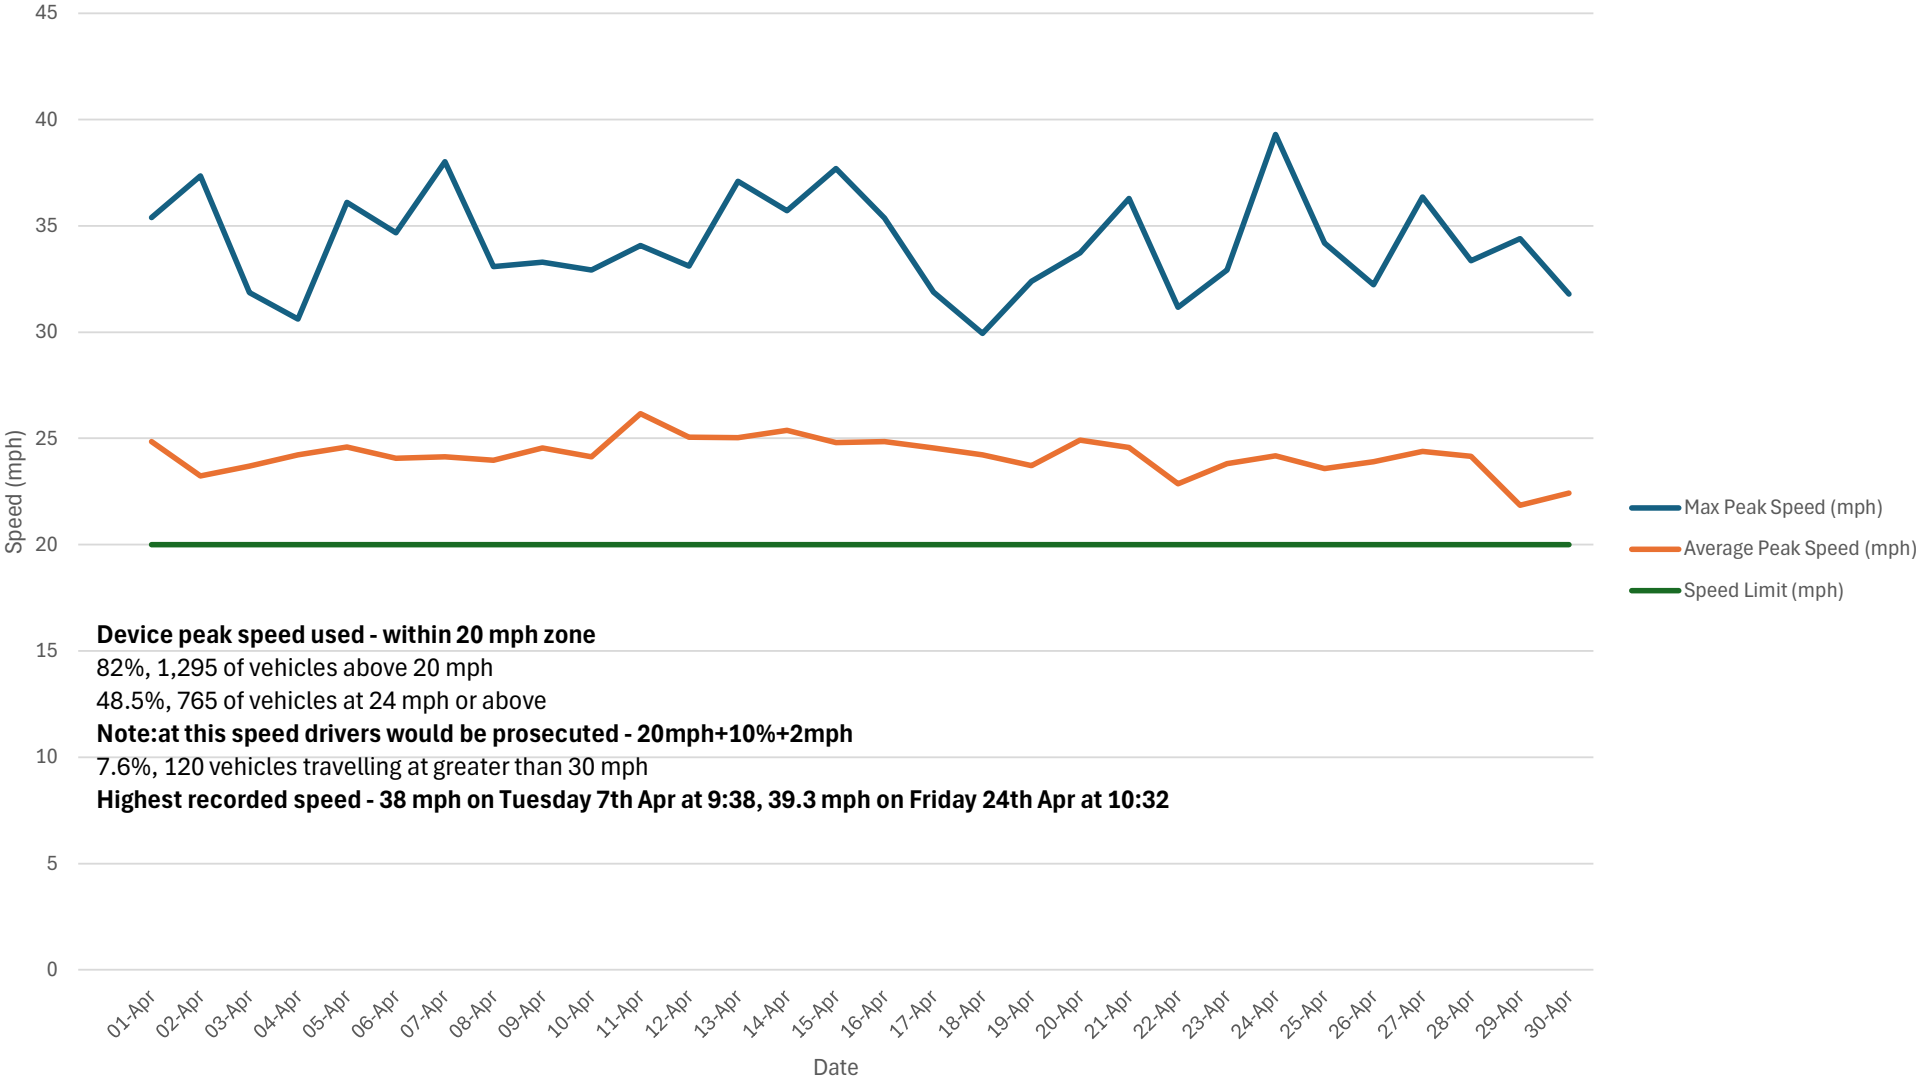

School Bank - Apr 2026

Device peak speed used - within 20 mph zone

82%, 1,295 of vehicles above 20 mph
 48.5%, 765 of vehicles at 24 mph or above

Note:at this speed drivers would be prosecuted - 20mph+10%+2mph

7.6%, 120 vehicles travelling at greater than 30 mph

Highest recorded speed - 38 mph on Tuesday 7th Apr at 9:38, 39.3 mph on Friday 24th Apr at 10:32